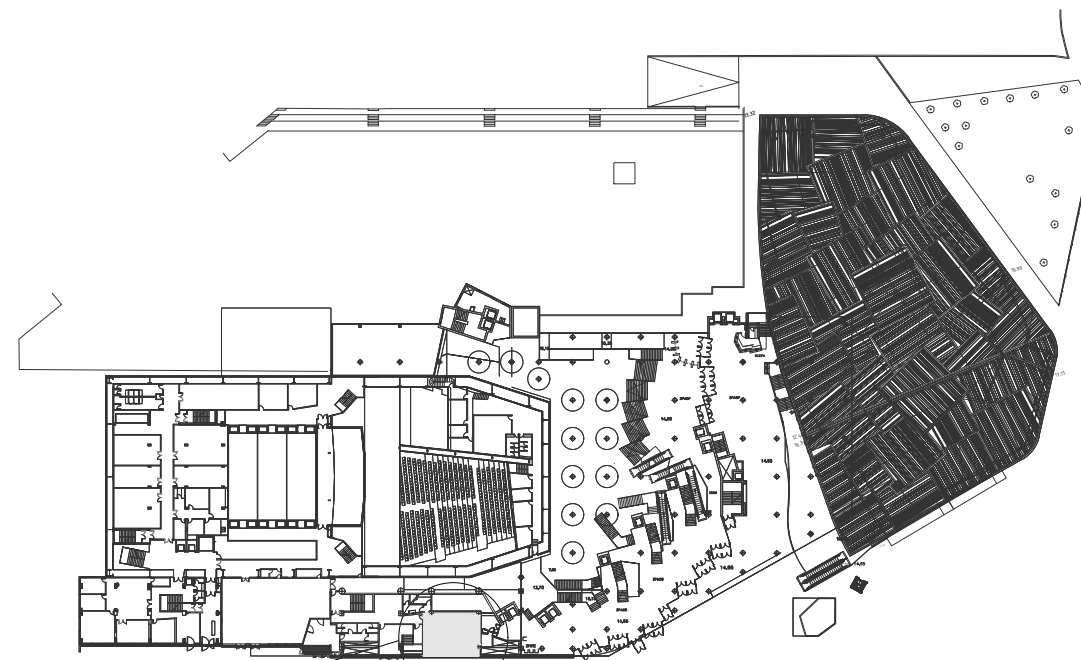

SURFACE AREA = 77,30m²
HEIGHT = 4.71m.

LOCATION

FLOOR 2

EUSKALDUNA
BILBAO

ROOM 2VIP

ESCALA 1/100

REF 680