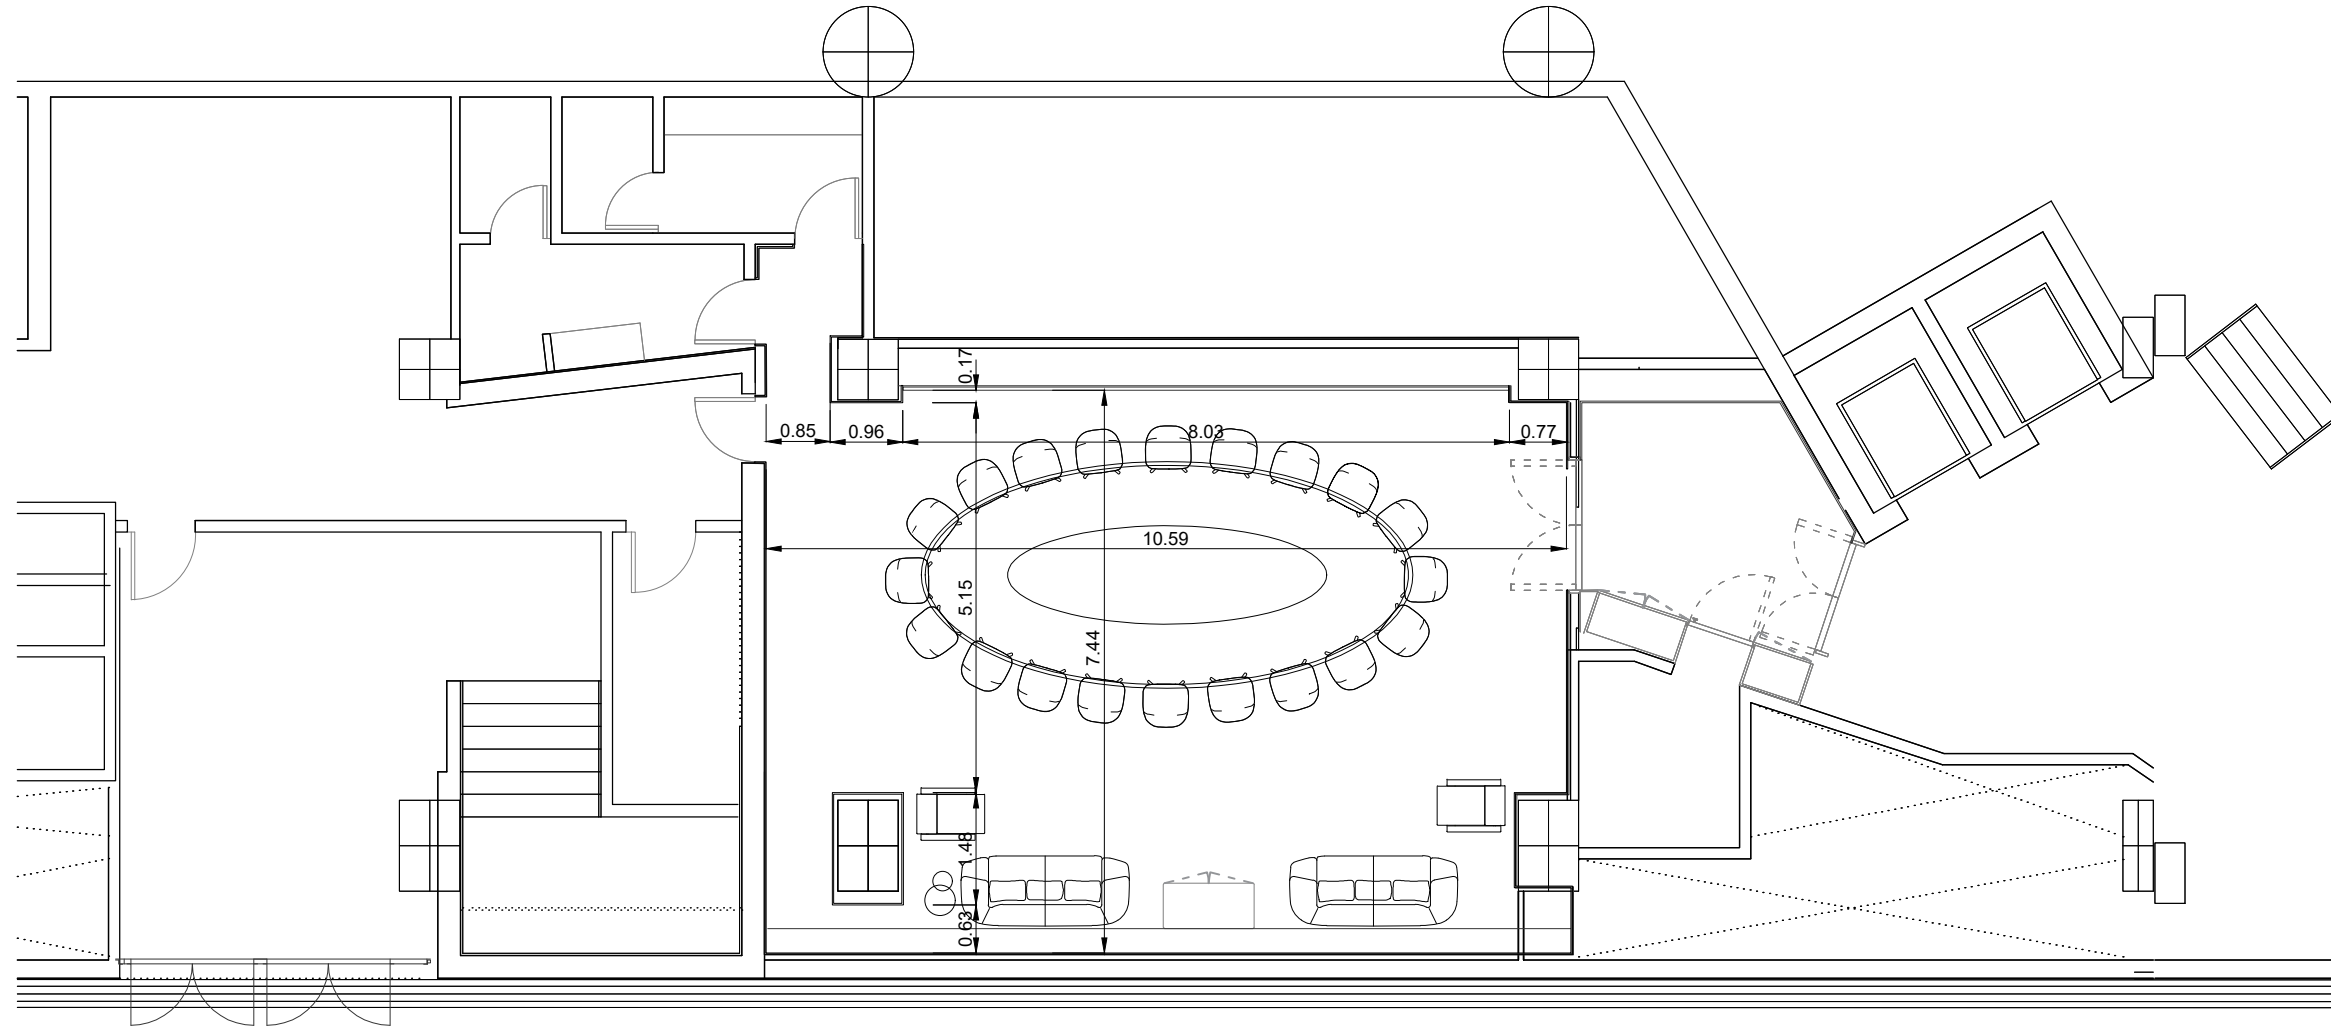

SURFACE AREA = 77,30m²
HEIGHT = 4.71m.

LOCATION

FLOOR 2

EUSKALDUNA
BILBAO

ROOM 2VIP

ESCALA 1/100

REF 680