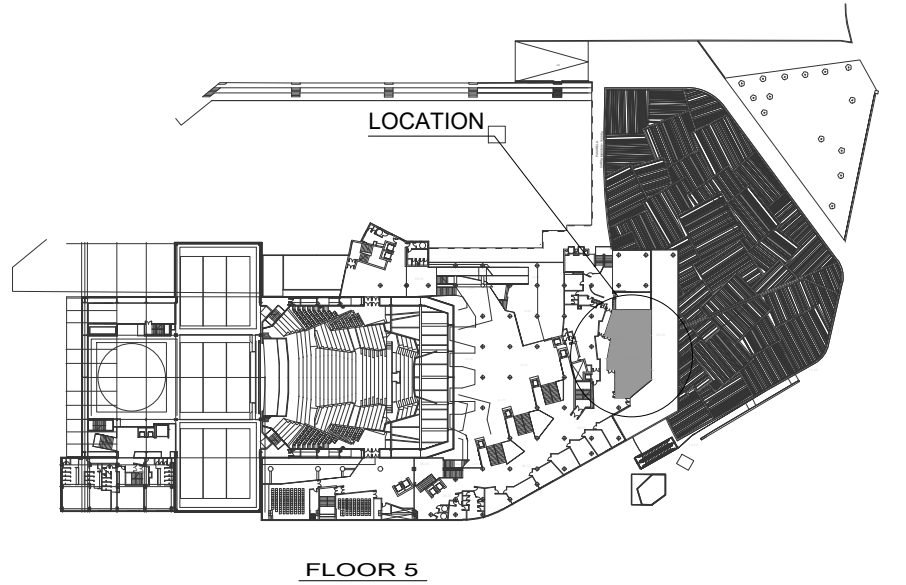

SURFACE AREA = 179,50m².

FLOOR 5

ROOM 5H TERRACE

SCALE 1/100