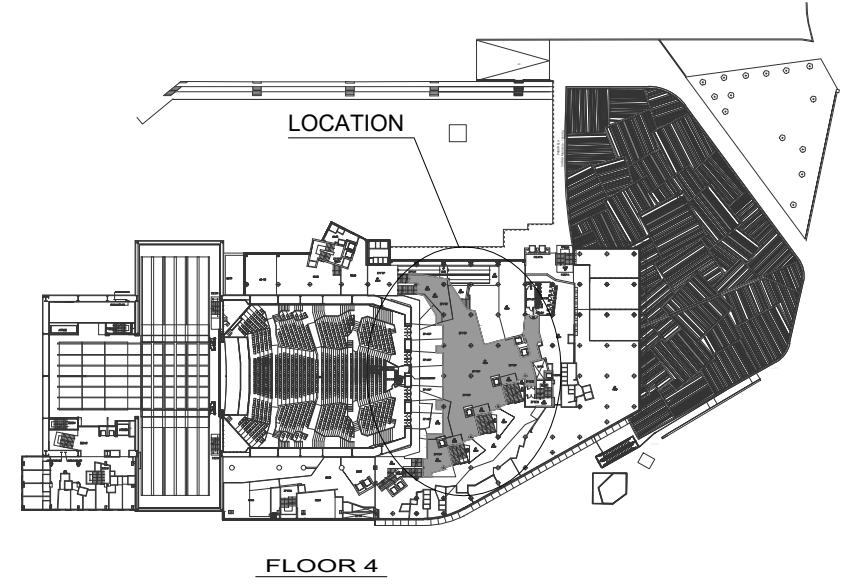

 VOICE-DATA OUTLET, RJ-45
 FIBRE-OPTIC OUTLET

FOYER 4

SCALE 1/200